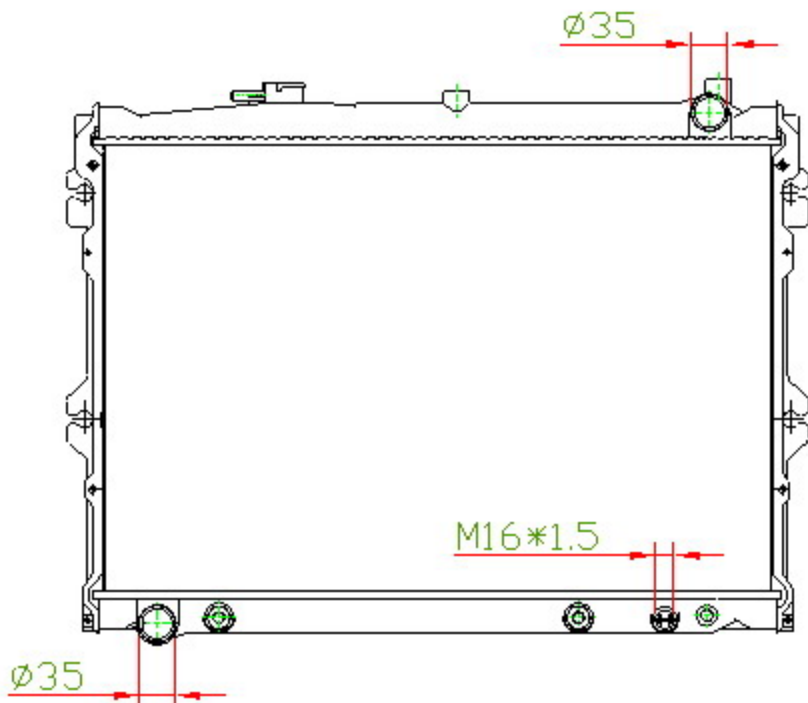

16046

CARTYPE: MPV '94-95 AT

CORE SIZE: PC 432 x 648 x 32

CORE SIZE: PA 432 x 638 x 26

OEM: GD602-15-200B

DPI:

CARTON: 74.5*12*62

TANK SIZE: 667*50

OIL COOLER:350