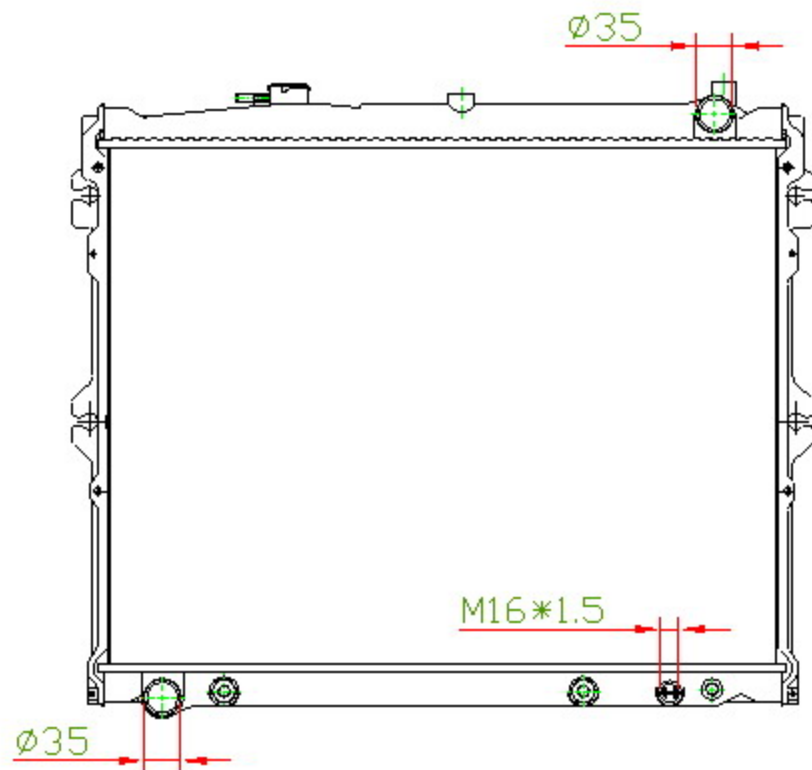

16047

CARTYPE: MPV VAN'98 AT
CORE SIZE: PC 502 x 648 x 32
CORE SIZE: PA 502 x 638 x 26
OEM: JE96-15-200C

DPI: 2063
CARTON: 74.5*12*69
TANK SIZE: 667*50
OIL COOLER: 350