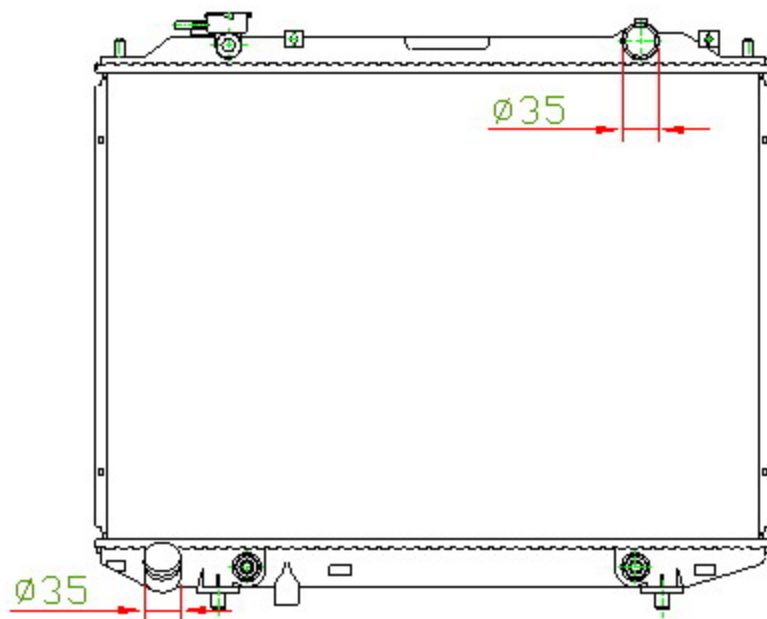

16053

CARTYPE: MAZDA B2500 '96-99 AT

CORE SIZE: PA 450 x 628 x 26/32

CORE SIZE:

OEM: WL22-15-200C

DPI:

CARTON: 67.5*14.5*65

TANK SIZE: 647*48

OIL COOLER:375