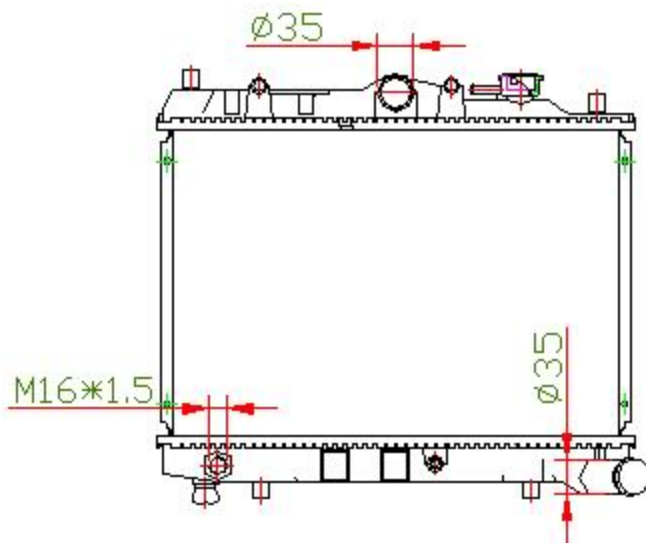

16055

CARTYPE: 323 MT

CORE SIZE: PA 300 x 438 x 26

CORE SIZE:

OEM:

DPI:

CARTON: 50.5*13*49.8

TANK SIZE: 466.5*49.5