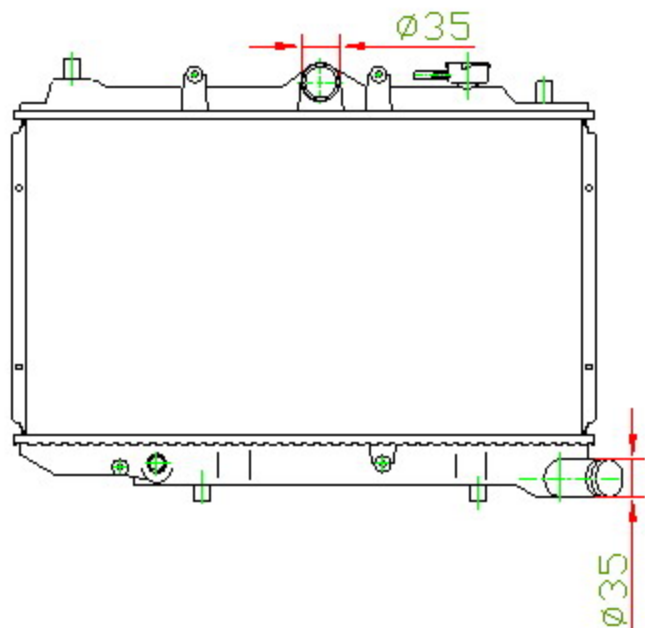

16056

CARTYPE: 323 MT

CORE SIZE: PC 300 x 518 x 16

CORE SIZE:

OEM:

DPI:

CARTON: 61.5*12.7*47

TANK SIZE: 548.5*49