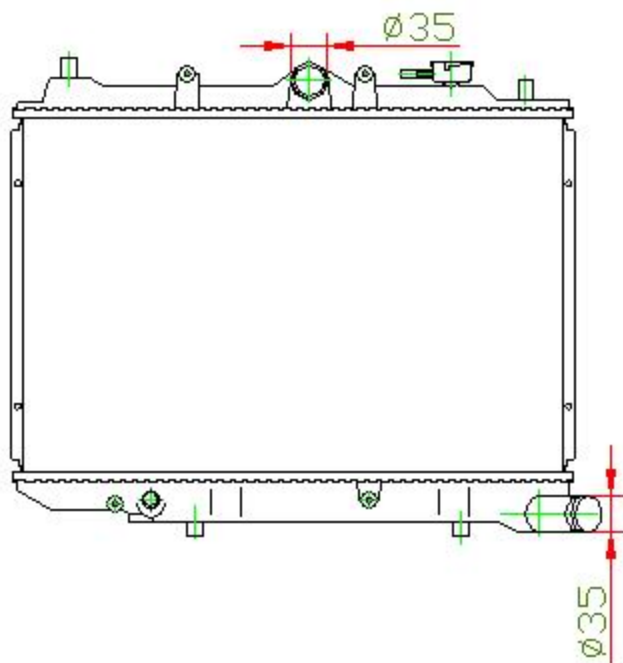

16057

CARTYPE:323 MT

CORE SIZE: PC 350 x 518 x 16

CORE SIZE:

OEM:

DPI:

CARTON: 61.5\*12.7\*52.5

TANK SIZE: 548.5\*49