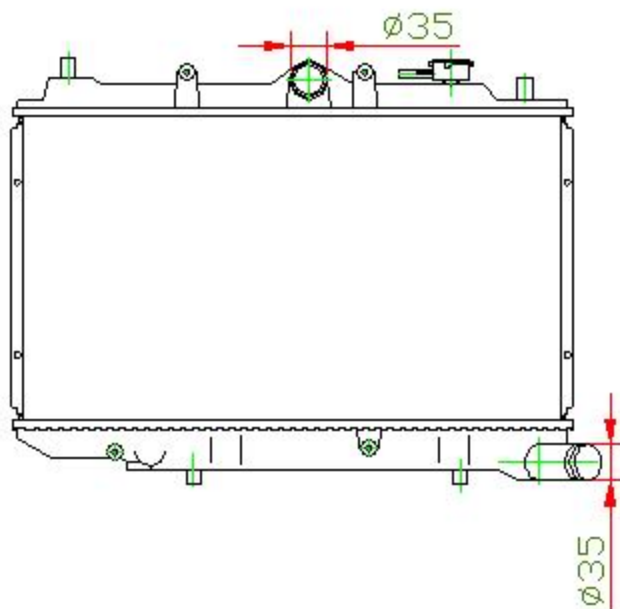

16058

CARTYPE: 323 MT

CORE SIZE: PC 300 x 518 x 16

CORE SIZE:

OEM:

DPI:

CARTON: 61.5\*12.7\*47

TANK SIZE: 548.5\*49