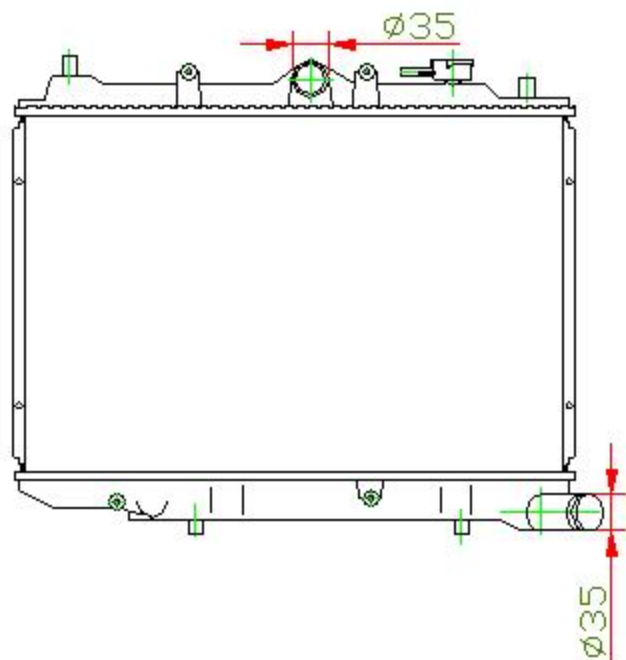

16059

CARTYPE: 323 MT

CORE SIZE: PC 350 x 518 x 16

CORE SIZE:

OEM:

DPI:

CARTON: 61.5\*12.7\*52.5

TANK SIZE: 548.5\*49