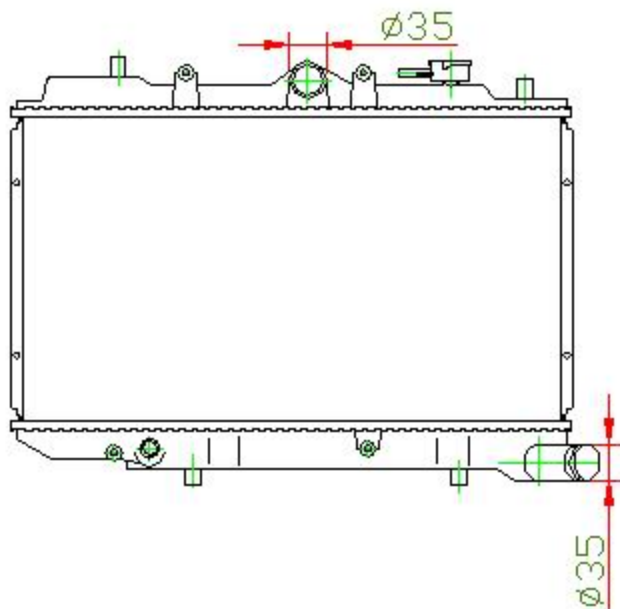

16060

CARTYPE: 323 MT

CORE SIZE: PC 300 x 518 x 16

CORE SIZE:

OEM:

DPI:

CARTON: 61.5*12.7*47

TANK SIZE: 548.5*49