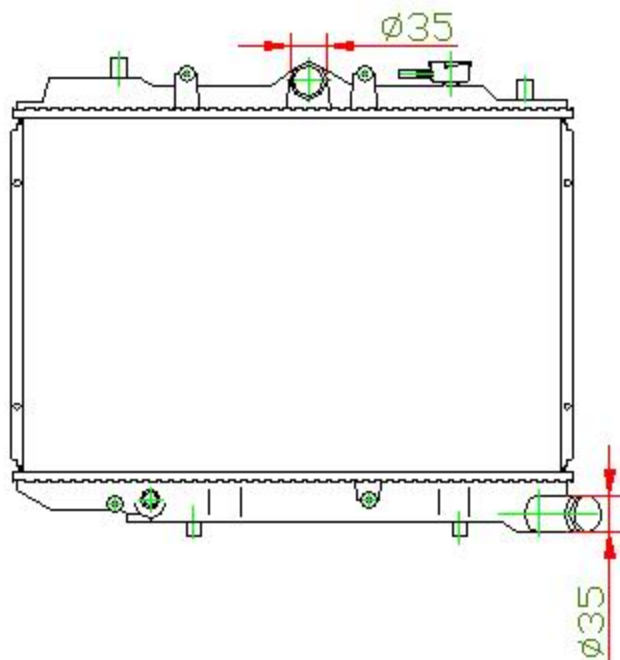

16061

CARTYPE: 323 MT

CORE SIZE: PC 350 x 518 x 16

CORE SIZE:

OEM:

DPI:

CARTON: 61.5*12.7*52.5

TANK SIZE: 548.5*49