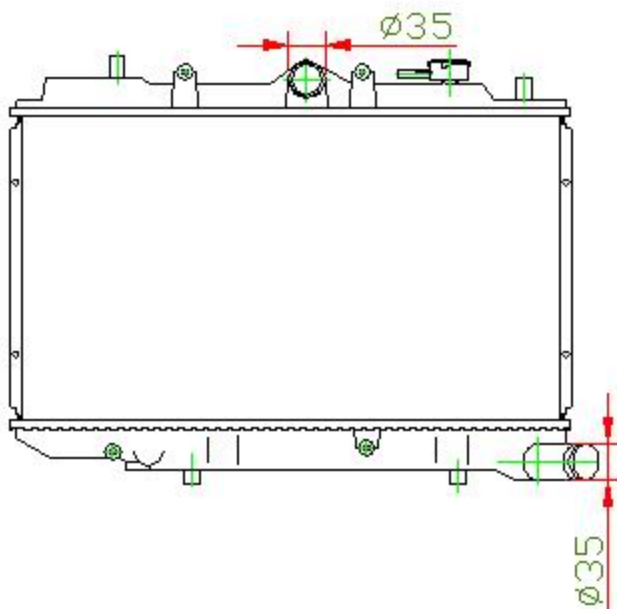

16062

CARTYPE: 323 MT

CORE SIZE: PC 300 x 518 x 16

CORE SIZE:

OEM:

DPI:

CARTON: 61.5*12.7*47

TANK SIZE: 548.5*49