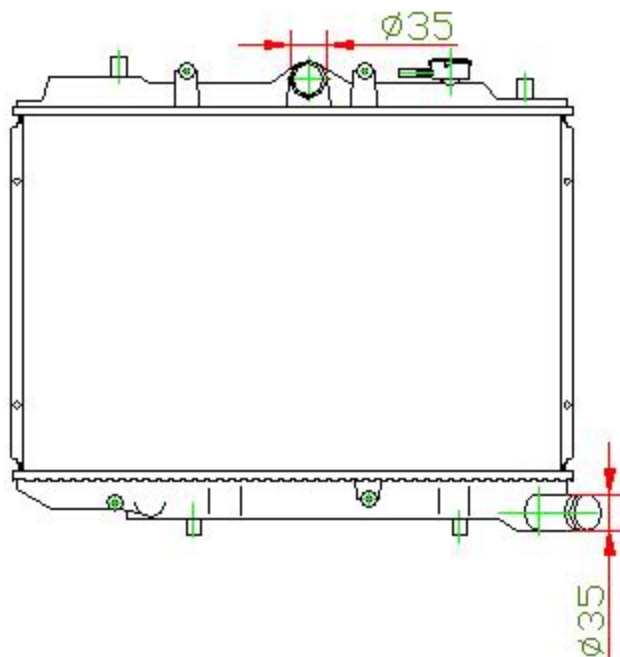

16063

CARTYPE: 323 MT

CORE SIZE: PC 350 x 518 x 16

CORE SIZE: PC

OEM:

DPI:

CARTON: 61.5*12.7*52.5

TANK SIZE: 548.5*49