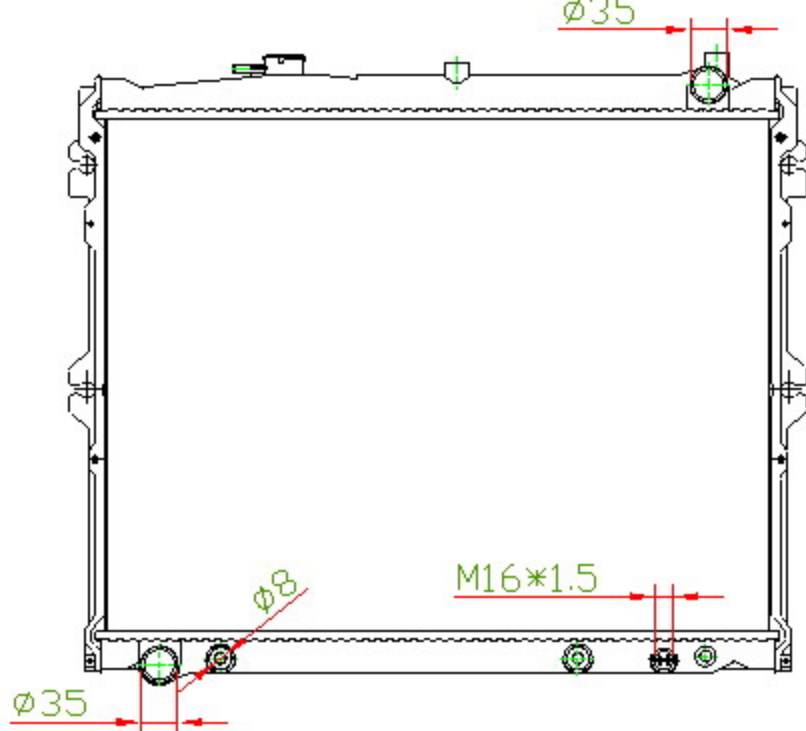

16065

CARTYPE: MPV '95-99 AT

CORE SIZE: PC 502 x 648 x 32

CORE SIZE: PA 502 x 638 x 26

OEM: G502-15-200C

DPI:

CARTON: 74.5*12*69

TANK SIZE: 667*50

OIL COOLER:350