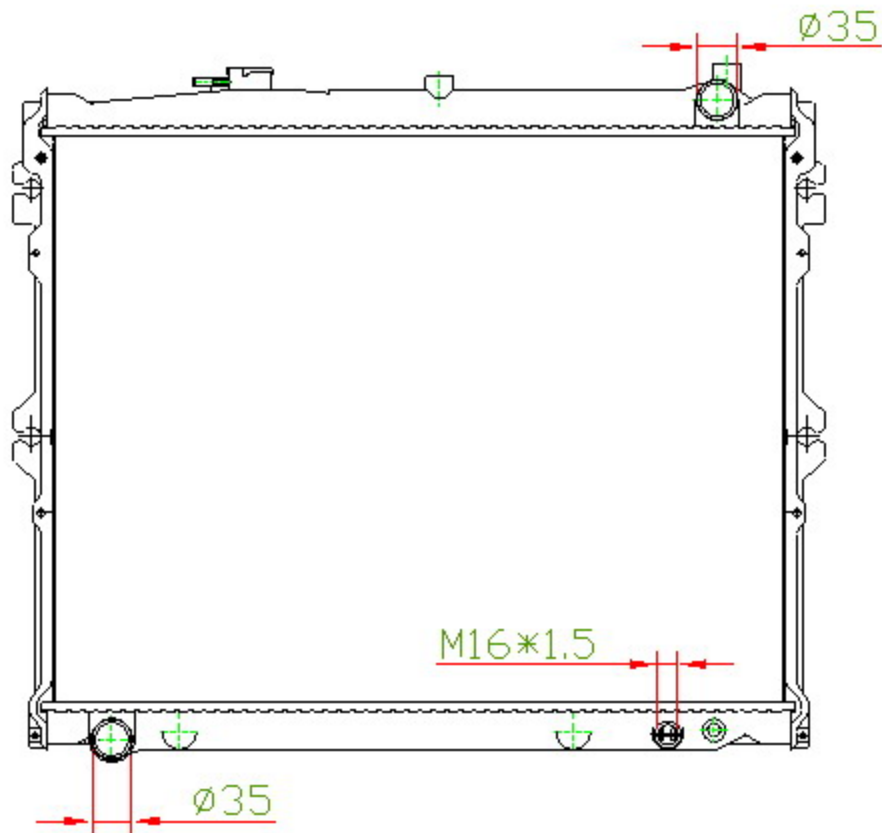

16066

CARTYPE: MPV '95-99 MT
CORE SIZE: PC 502 x 648 x 32
CORE SIZE: PA 502 x 638 x 26
OEM: JE22-15-200A

DPI:
CARTON: 74.5*12*69
TANK SIZE: 667*50
OIL COOLER: