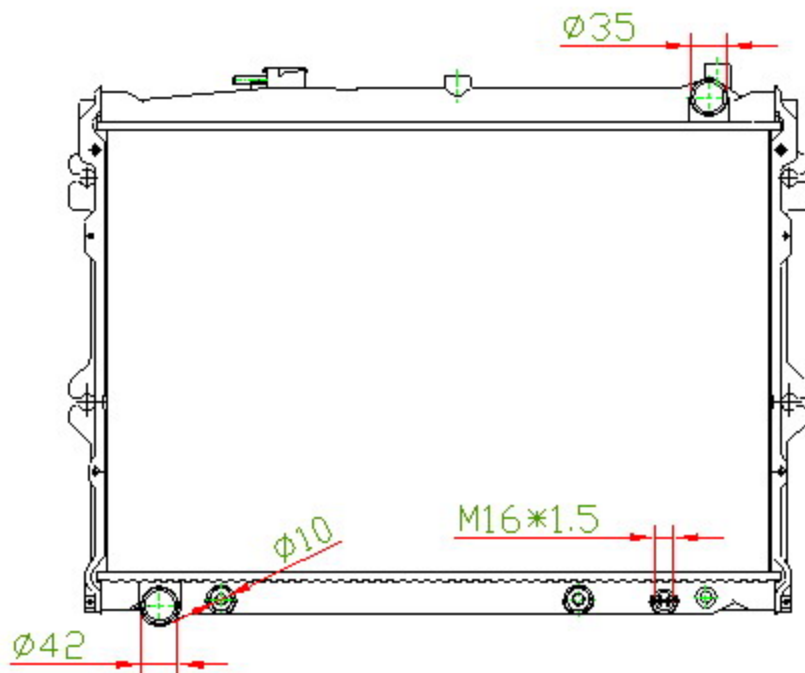

16067

CARTYPE: MPV 91~95 AT
CORE SIZE: PC 432 x 648 x 32
CORE SIZE: PA 432 x 638 x 26
OEM: JE16-15-200D/E

DPI: 1244
CARTON: 74.5*12*62
TANK SIZE: 667*50
OIL COOLER:350