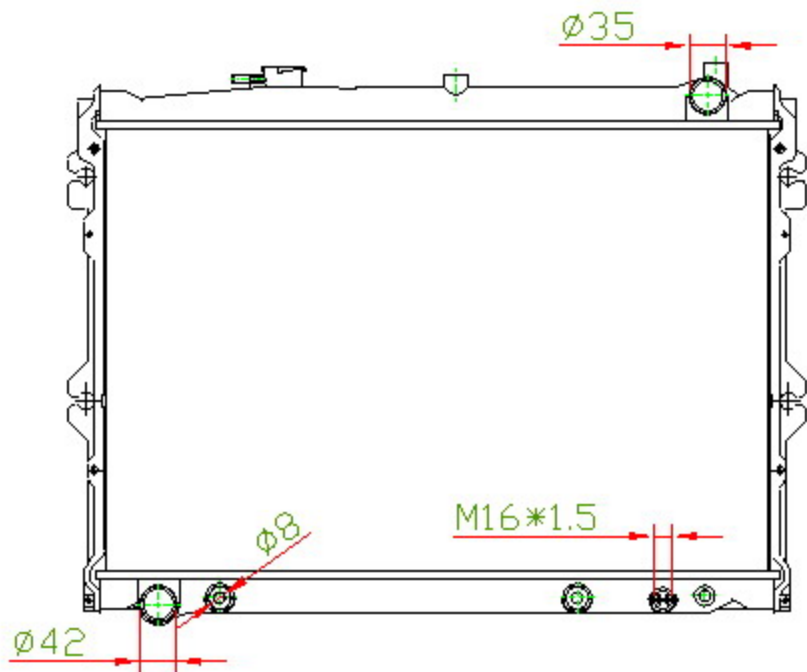

16068

CARTYPE: MPV '89-91 AT

CORE SIZE: PC 432 x 648 x 32

CORE SIZE: PA 432 x 638 x 26

OEM: JE16-15-200C

DPI:

CARTON: 74.5*12*62

TANK SIZE: 667*50

OIL COOLER:350