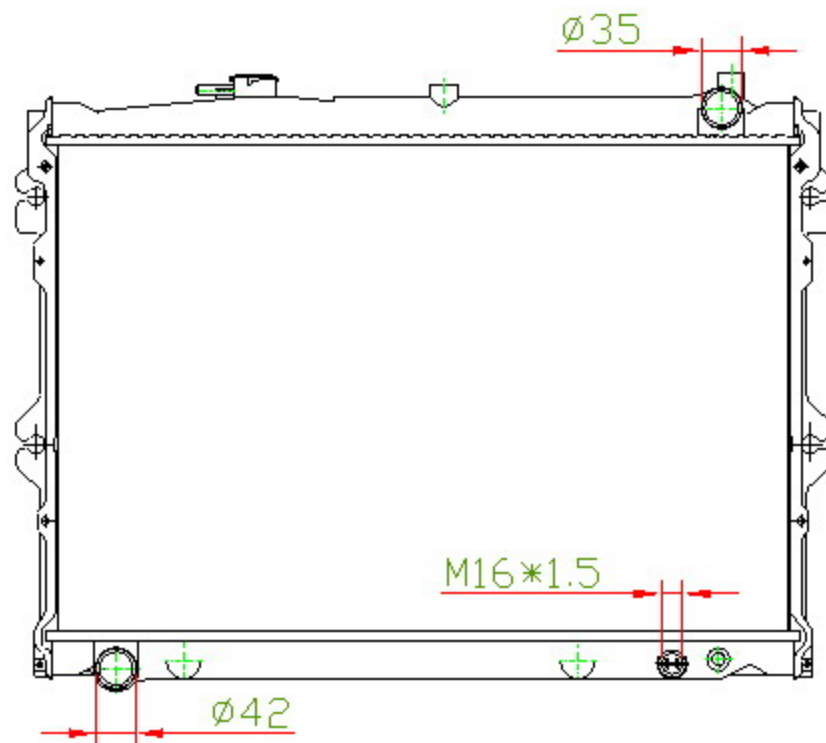

16069

CARTYPE: MPV '90-94 MT
CORE SIZE: PC 432 x 648 x 32
CORE SIZE: PA 432 x 638 x 26
OEM: JE15-15-200B

DPI:
CARTON: 74.5*12*62
TANK SIZE: 667*50
OIL COOLER: