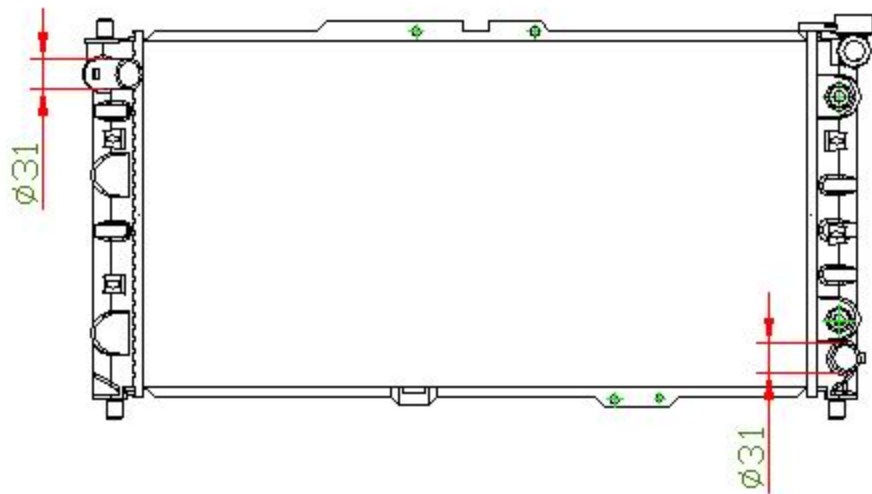

16073

CARTYPE: ASTINA/323BA '94 AT

CORE SIZE: PA 670 x 348 x 26

CORE SIZE:

OEM: BPH5-15-200

DPI:

CARTON: 83.5*15*48

TANK SIZE: 365.5*46

OIL COOLER: 225