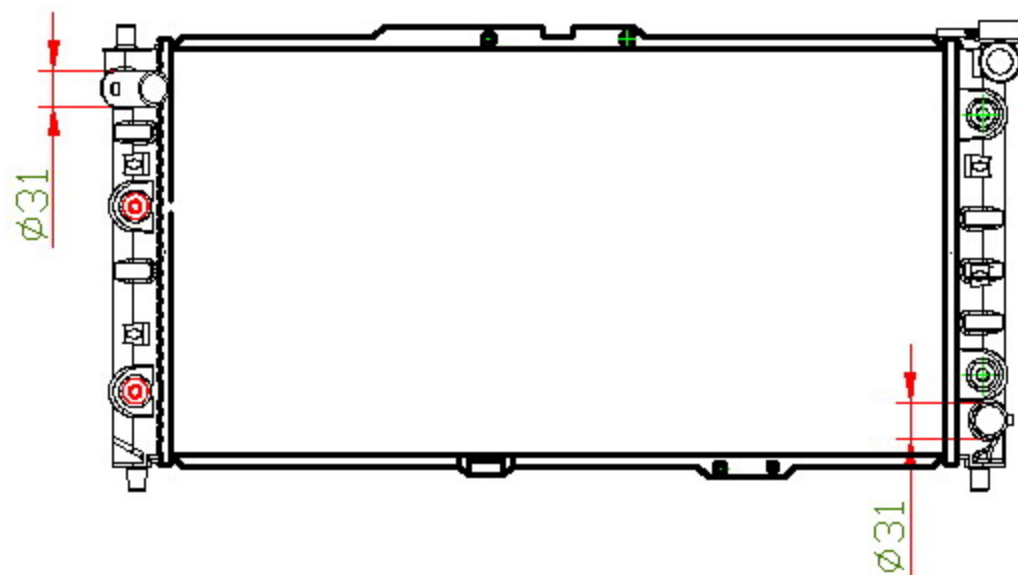

16074

CARTYPE: ASTINA/323BA '94 AT

CORE SIZE: PA 670 x 348 x 26

CORE SIZE:

OEM: BPM9-15-200/A/B

NISSENS:62388A

CARTON: 83.5*15*48

TANK SIZE: 365.5*46

OIL COOLER:L160 R225