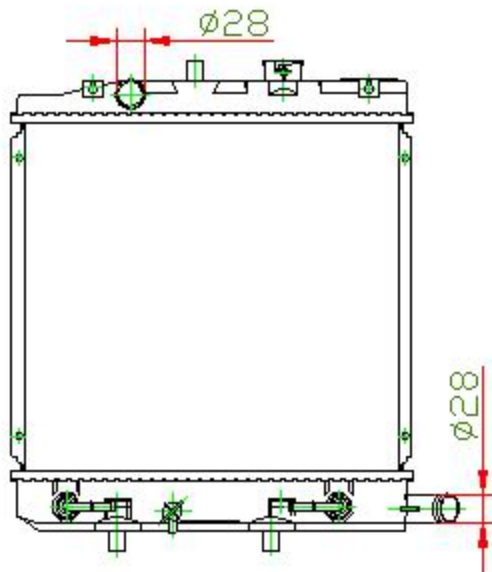

16075

CARTYPE: DEMIO '98 PW3W AT

CORE SIZE: PA 350 x 378 x 26

CORE SIZE:

OEM: B5C8-15-200B

DPI:

CARTON: 51.5*11*52.5

TANK SIZE: 400*48

OIL COOLER: 275