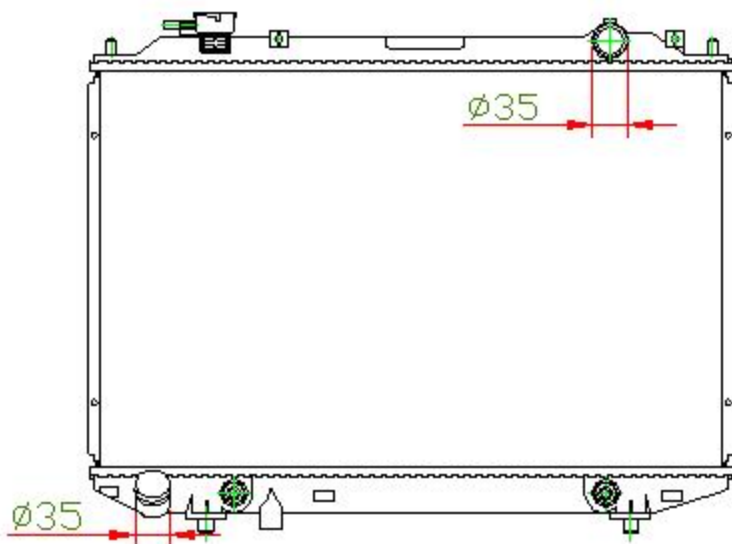

16077

CARTYPE: PICKUP B2200 AT

CORE SIZE: PA 400 x 628 x 26

CORE SIZE:

OEM: F2P5-15200D

DPI:

CARTON: 67.5*14.5*60

TANK SIZE: 647*48

OIL COOLER: 375