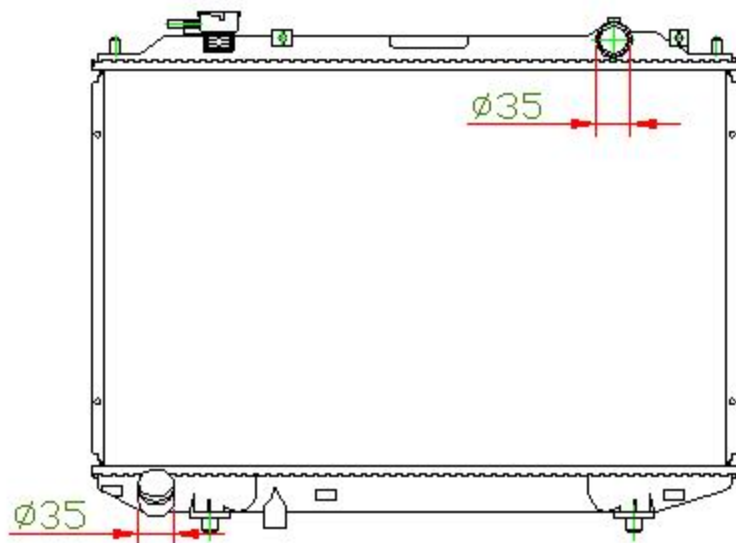

16078

CARTYPE: PICKUP B2200 MT

CORE SIZE: PA 400 x 628 x 26

CORE SIZE:

OEM: F2P5-15200B

DPI:

CARTON: 67.5*14.5*60

TANK SIZE: 647*48