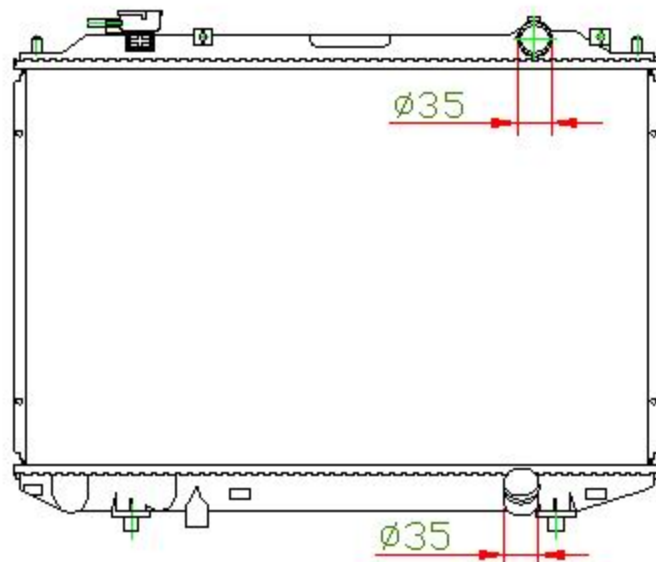

16079

CARTYPE: PICKUP B2200 MT

CORE SIZE: PA 400 x 628 x 26

CORE SIZE:

OEM:

DPI:

CARTON: 67.5*14.5*60

TANK SIZE: 647*48