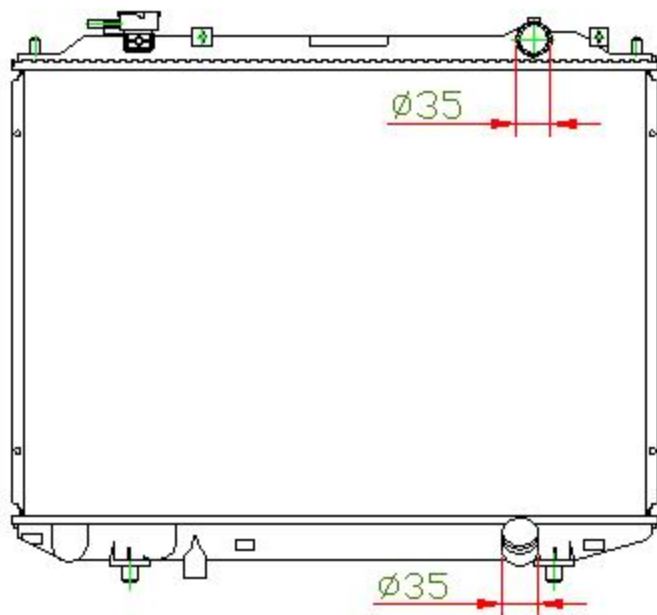

16080

CARTYPE: PICKUP B2500 MT

CORE SIZE: PA 450 x 628 x 26

CORE SIZE:

OEM:

DPI:

CARTON: 67.5*14.5*65

TANK SIZE: 647*48