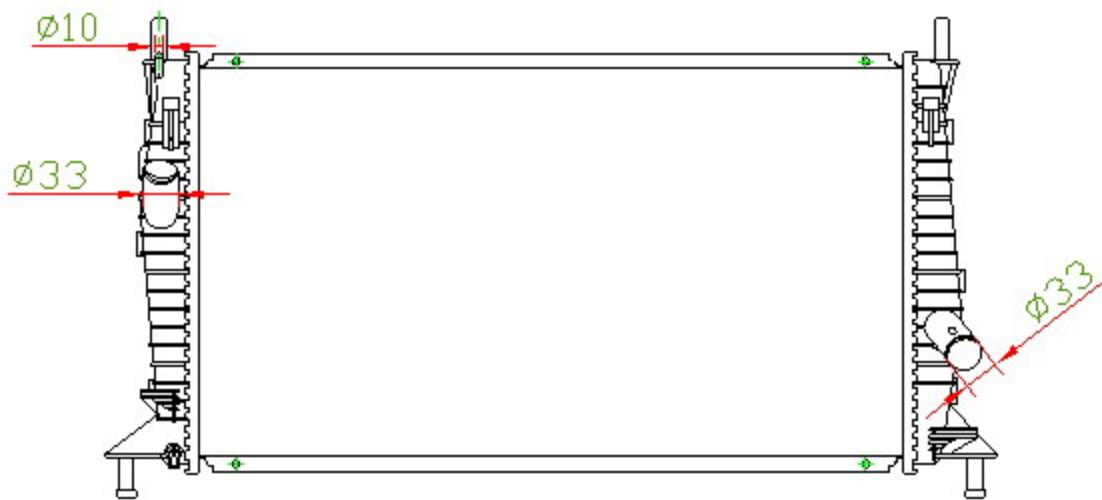

16081

CARTYPE: MAZDA M3 BK5P MT

CORE SIZE: PA 670 x 368 x 16

CORE SIZE:

OEM: Z602-15-200C

DPI: 2696

CARTON: 86*13*53

TANK SIZE: 390.5*37