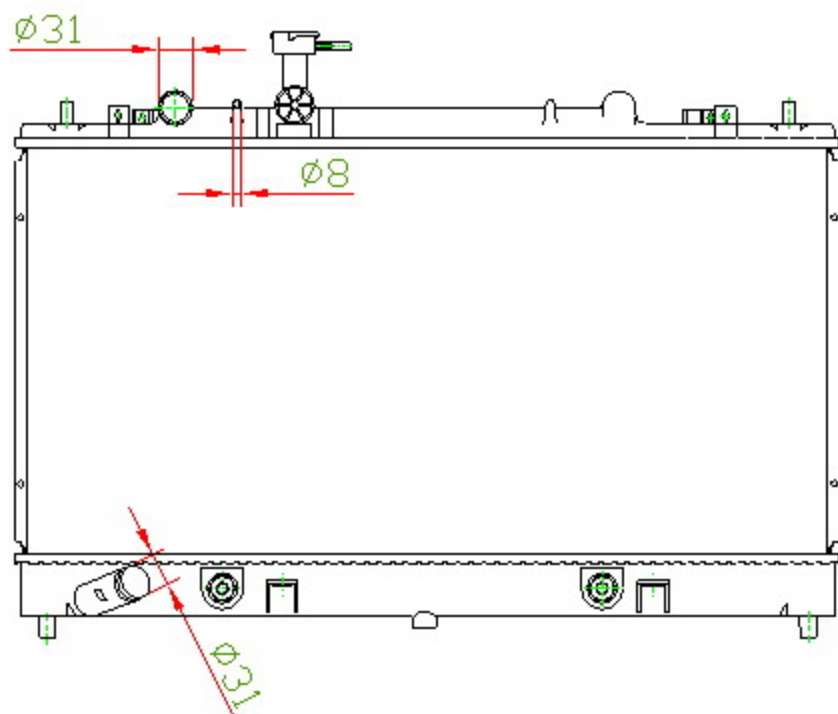

16082

CARTYPE: MAZDA M6 /Atenza '03 AT

CORE SIZE: PC 375 x 738 x 16

CORE SIZE: PA 375 x 738 x 16

OEM: L328-15-200A

DPI: 2673

CARTON: 78.5*14*62.8

TANK SIZE: 757.5*47

OIL COOLER:350