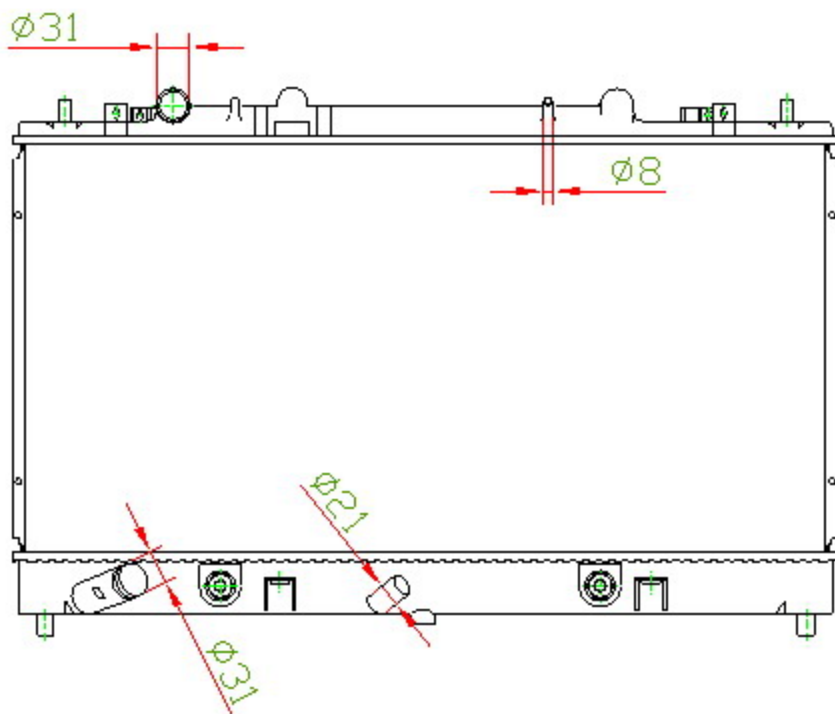

16083

CARTYPE: MAZDA M6/Atenza '03 AT

CORE SIZE: PC 375 x 738 x 16

CORE SIZE: PA 375 x 738 x 16

OEM: AJ58-15200E

DPI: 2672

CARTON: 78.5*14*62.8

TANK SIZE: 757.5*47

OIL COOLER:350