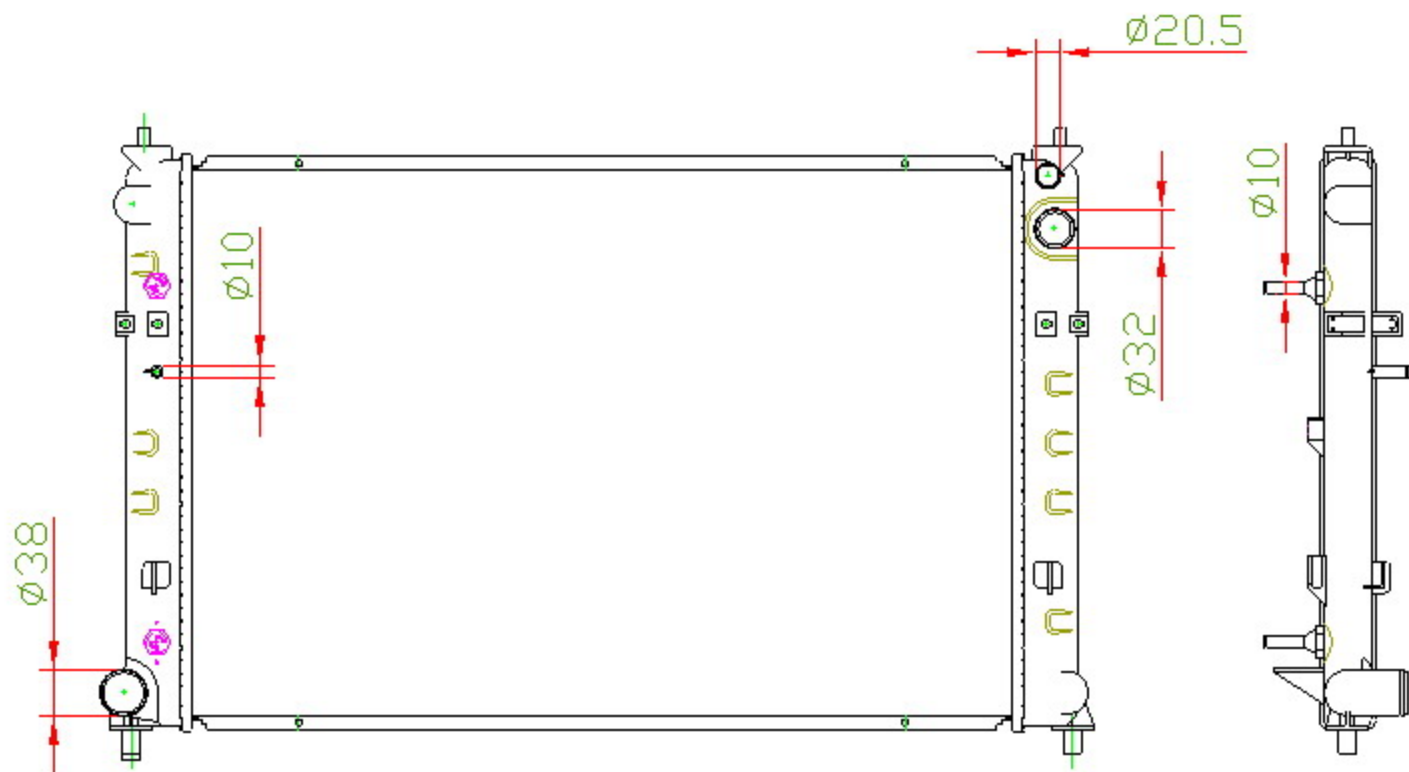

16084

CARTYPE: MAZDA MPV '99-20 AT

CORE SIZE: PA 690 x 458 x 16

CORE SIZE:

OEM: GY01-15-200B/200D

DPI: 2330

CARTON: 85.5*13.5*60.5

TANK SIZE: 482.5*46.5

OIL COOLER:300