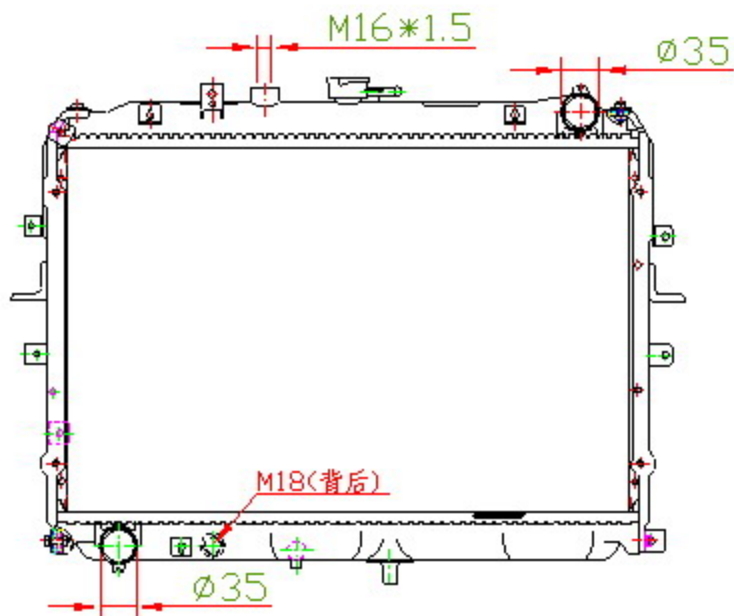

16085

CARTYPE:ECONOVAN'99 E2000/(G) MT

CORE SIZE: PA 350 x 538 x 26

CORE SIZE:

OEM: F81F 15200A/F85015200A

DPI:

CARTON: 66*15*56

TANK SIZE: 562.5*47.5

OIL COOLER: