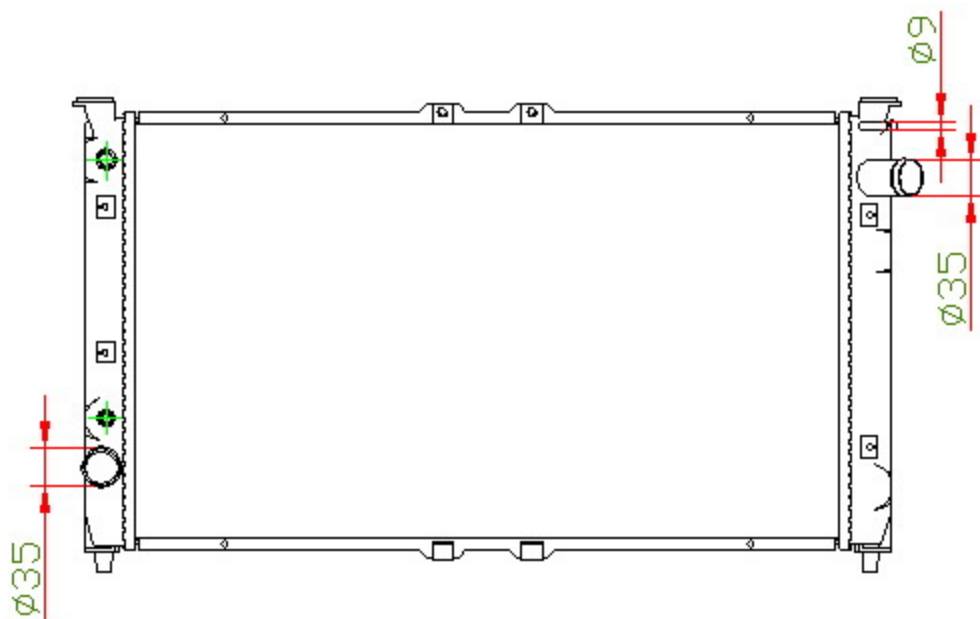

16086

CARTYPE:MILLEIA'95-02 AT

CORE SIZE: PA 660x 388 x 26

CORE SIZE:

OEM: KL47/81-15-200A

DPI: 2065 NISSENS:62401

CARTON: 83\*12\*52.5

TANK SIZE: 416\*47

OIL COOLER:250