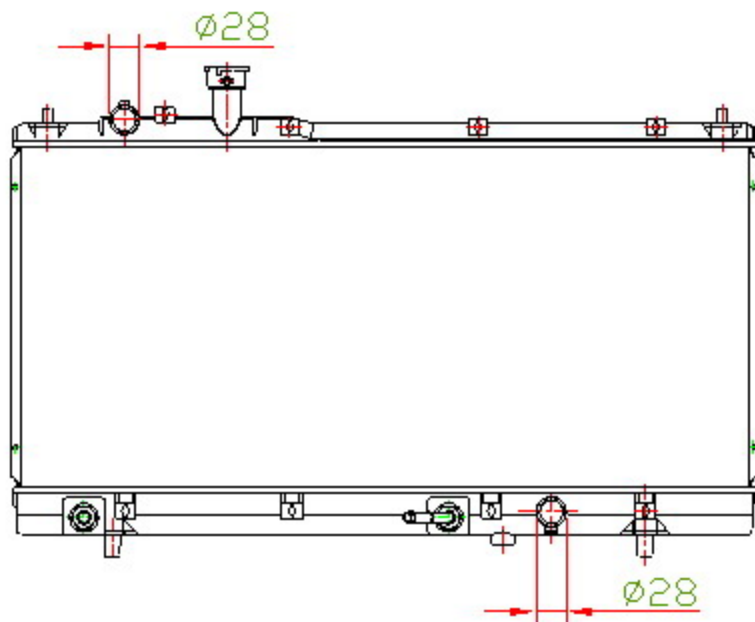

16087

CARTYPE: MAZDA AT

CORE SIZE: PC 325 x 698 x 16

CORE SIZE: PA 325 x 688 x 16/26

OEM:

DPI:

CARTON: 73.5*12*57.5

TANK SIZE: 712.5*46.5

OIL COOLER:350