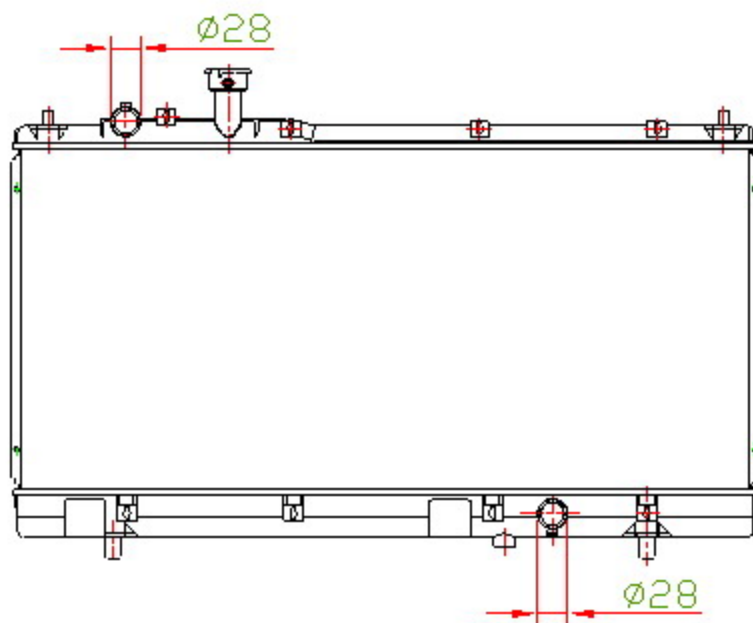

16088

CARTYPE: MAZDA MT

CORE SIZE: PC 325 x 698 x 16

CORE SIZE: PA 325 x 688 x 16/26

OEM:

DPI:

CARTON: 73.5\*12\*57.5

TANK SIZE: 712.5\*46.5