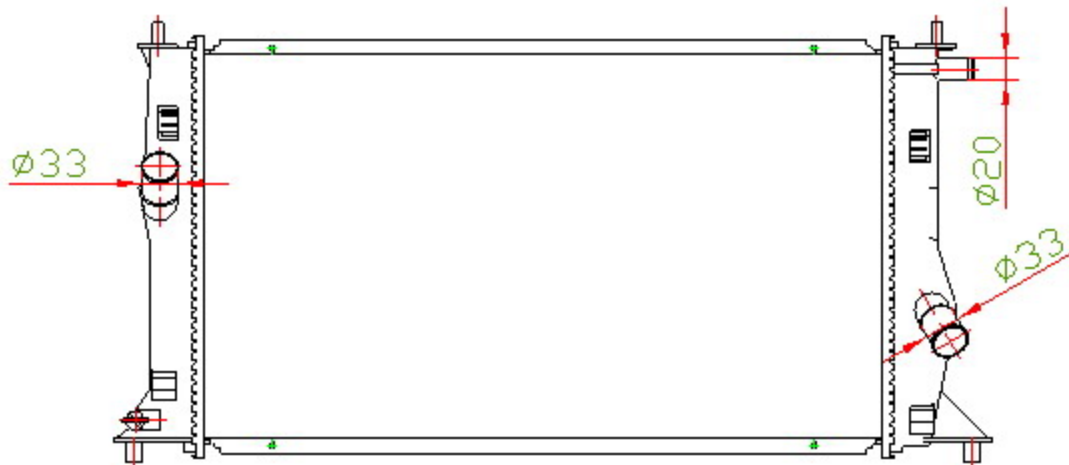

16090

CARTYPE: MAZDA 5 '06 2.0D MT

CORE SIZE: PA 650 x 368 x 16

CORE SIZE:

OEM: LFB7-15-200A

DPI:

CARTON: 87*13.5*49.5

TANK SIZE: 399.5*33/40