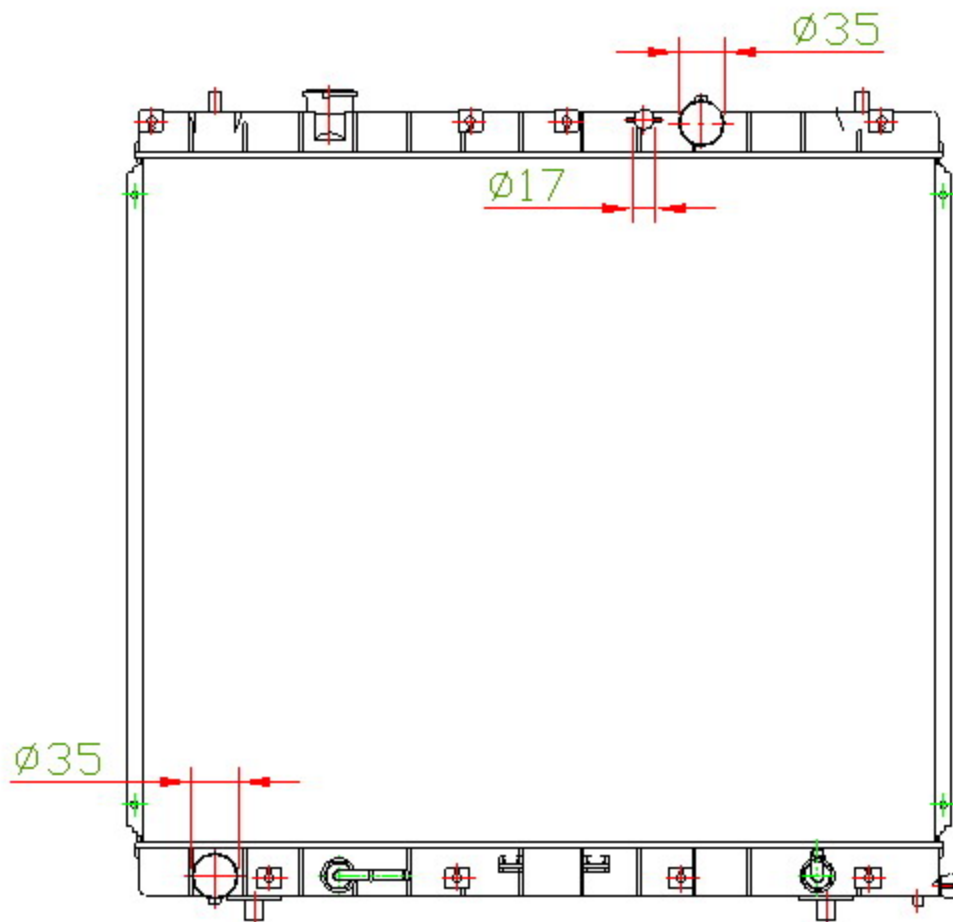

16091

CARTYPE: BONGO FRENDY/KD-SGL5 MPV 2.5D '95-02 AT

CORE SIZE: PA 550 x 628 x 26

CORE SIZE:

OEM: WL02-15-200H

CARTON: 69.5*12*73.5

TANK SIZE: 649*49.5

OIL COOLER:385