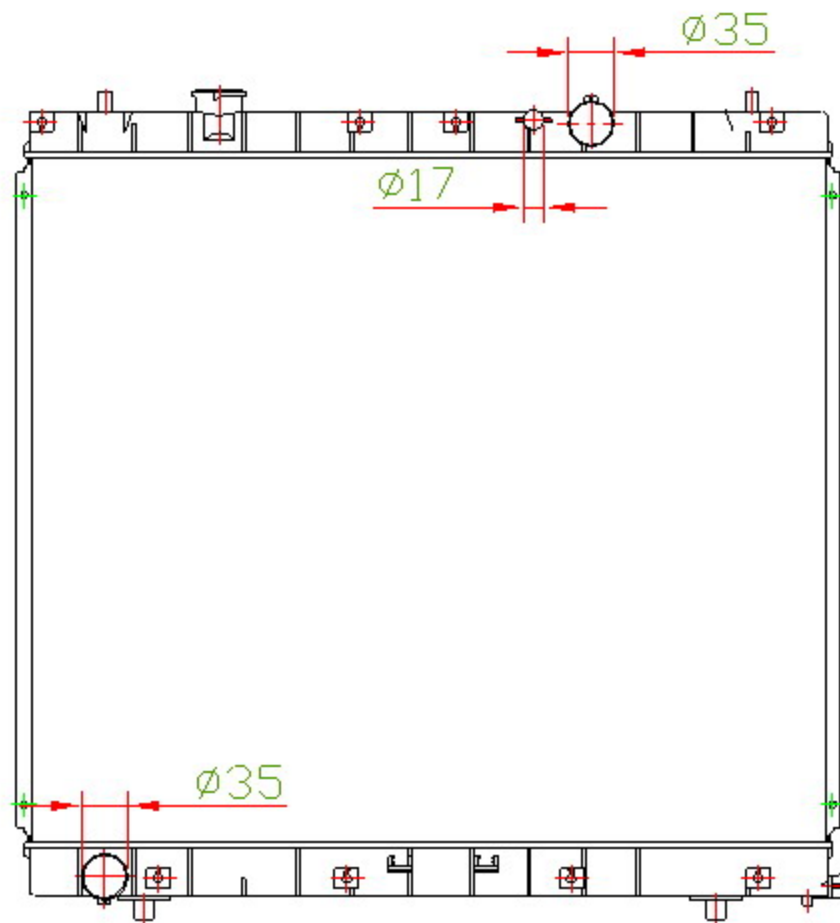

16092

CARTYPE: BONGO FRENDY/KD-SGL5 MPV 2.0D/2.5D '95-99 MT

CORE SIZE: PA 550 x 628 x 26

CARTON: 69.5\*12\*73.5

CORE SIZE:

TANK SIZE: 649\*49.5

OEM: WL01-15-200E

OIL COOLER: