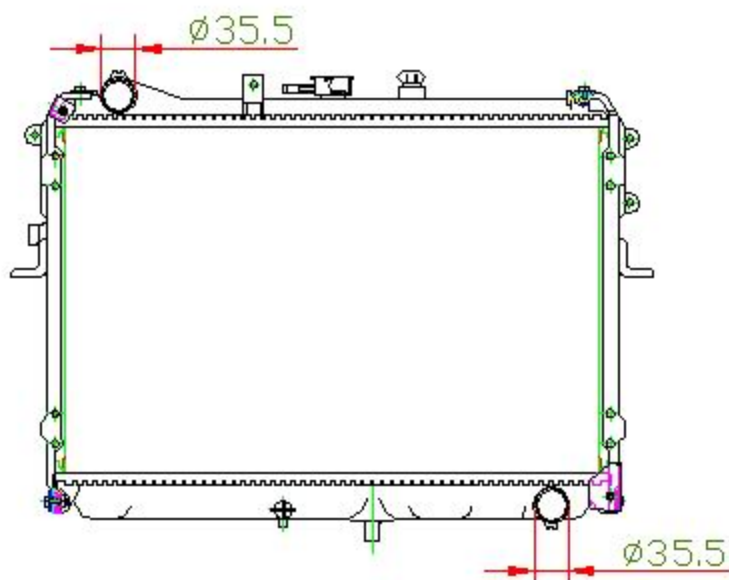

16093

CARTYPE: BONGO MT

CORE SIZE: PA 350 x 538 x 26

CORE SIZE:

OEM:

DPI:

CARTON: 66*14*54.5

TANK SIZE: 559.5*52