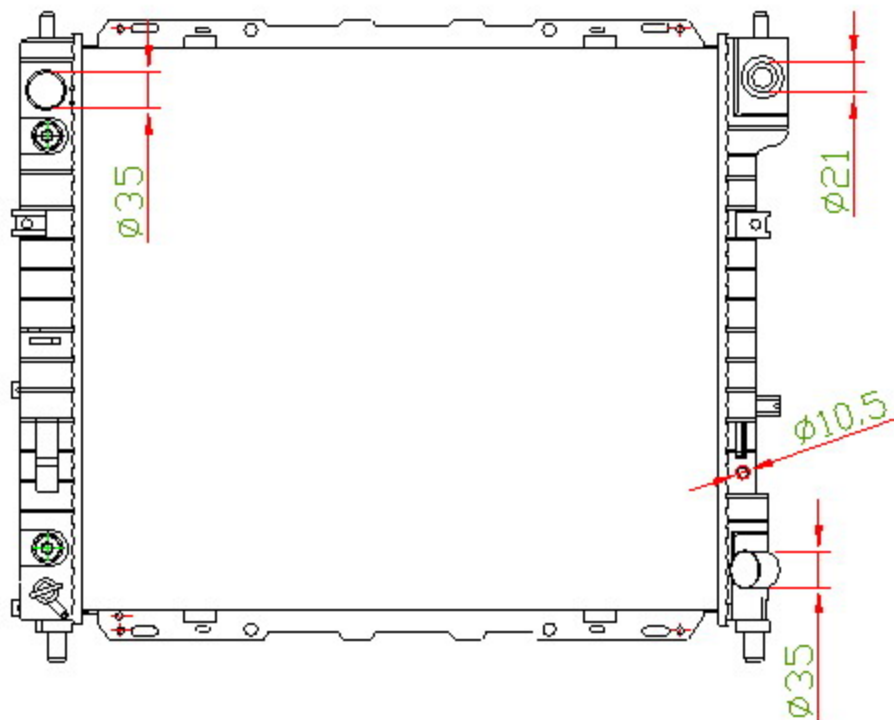

16094

CARTYPE: BONGO TRIBUTE '01 MPV AT

CORE SIZE: PA 700*448*26

CORE SIZE:

OEM: YF47-15-200

DPI: 2306

CARTON:

TANK SIZE: 85.5*13*58.5

OIL COOLER:305