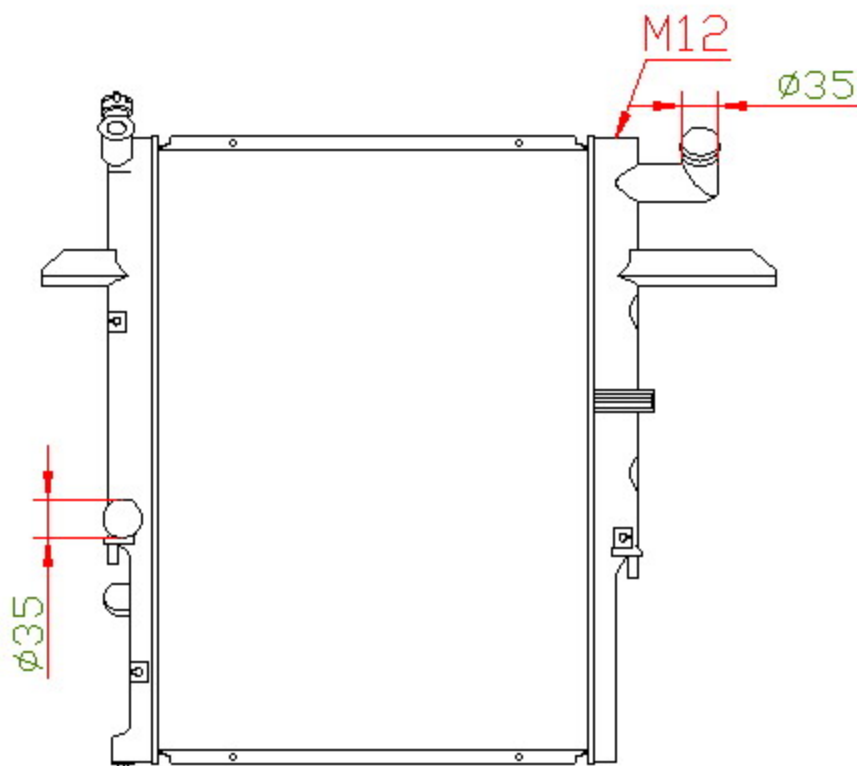

16095

CARTYPE: BONGO E2500'99-02 MT

CORE SIZE: PA 400 x 558 x 32

CORE SIZE:

OEM: WLAI-15-200

DPI:

CARTON: 67.5*15*69

TANK SIZE: 583*54

OIL COOLER: