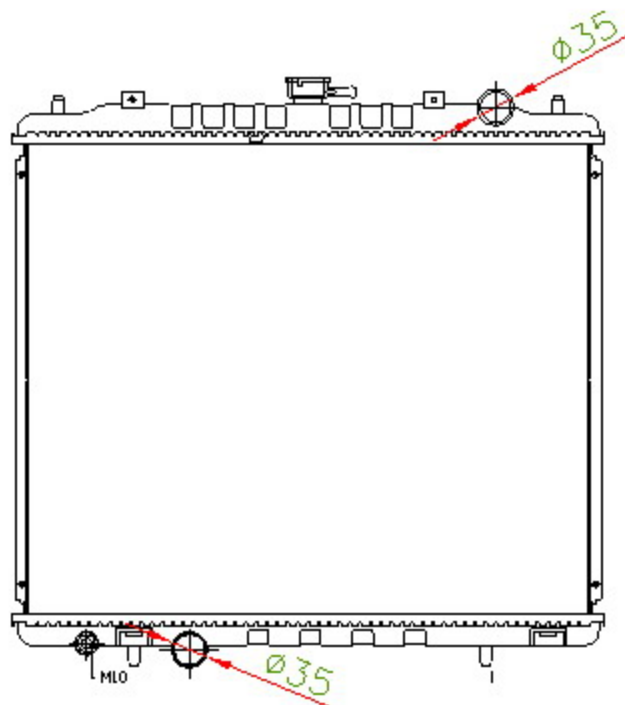

16096

CARTYPE: PICK UP MT

CORE SIZE: PA 450 x 538 x 26

CORE SIZE:

OEM:

DPI:

CARTON: 59*11*63.5

TANK SIZE: 565*42