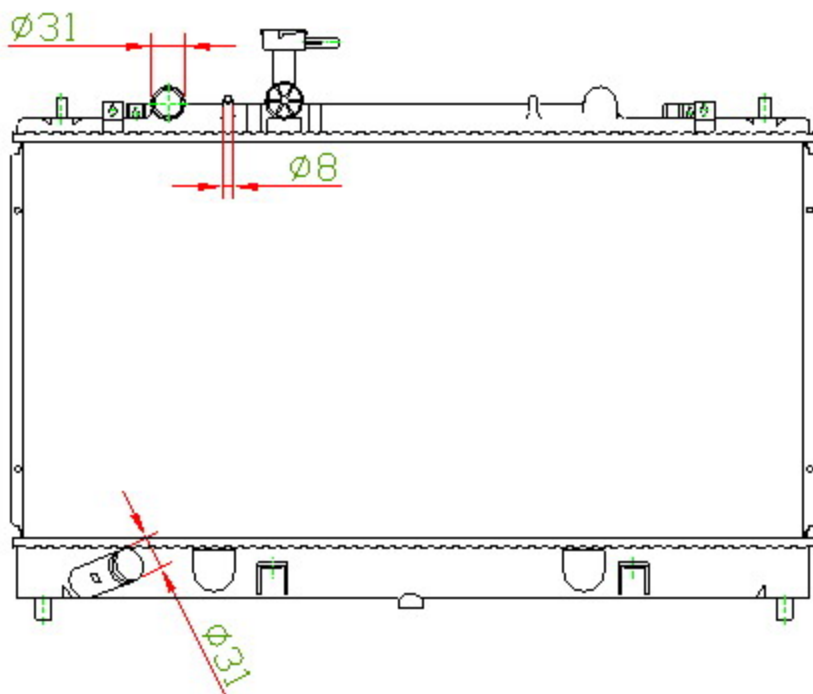

16098

CARTYPE: MAZDA M6 /Atenza '03 MT

CORE SIZE: PC 375 x 738 x 16

CORE SIZE: PA 375 x 738 x 16

OEM: L327-15-200A

DPI:2673 NISSENS:62464A

CARTON: 78.5*14.5*62.8

TANK SIZE: 757.5*47