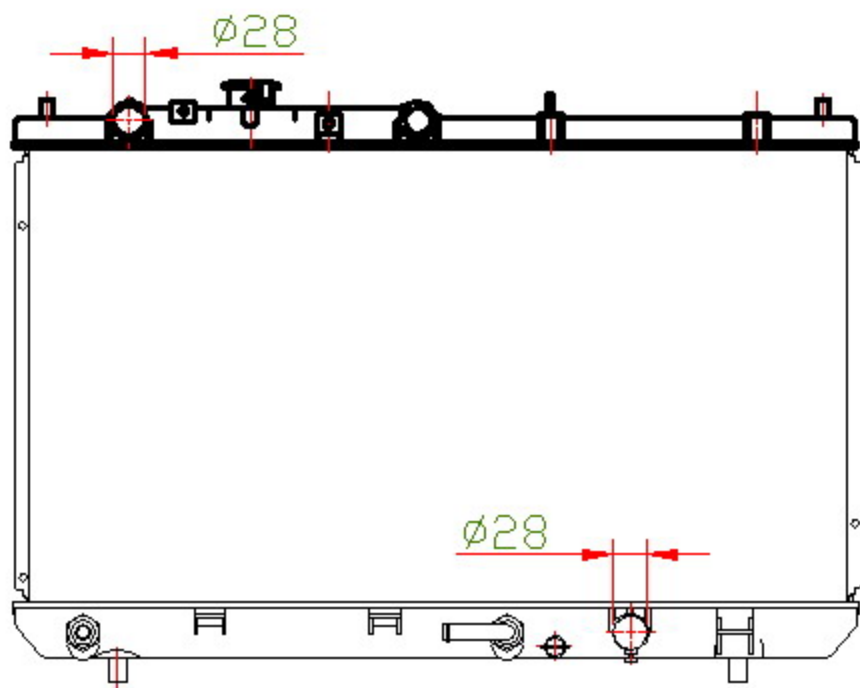

16100

CARTYPE: FAMILIA/323 B3 AT

CORE SIZE: PA325\*678\*16/26

CORE SIZE:

OEM: ZL04-15-200/200B/200

DPI: 2303

CARTON: 72.5\*12\*52.5

TANK SIZE: 699\*48

OIL COOLER:350