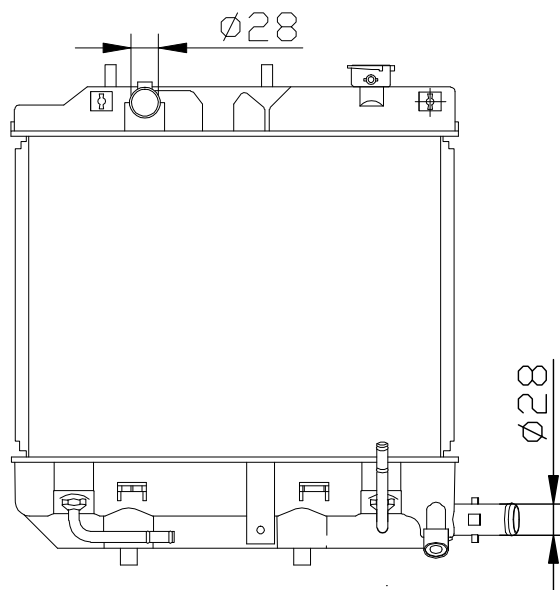

16101

CARTYPE:METRO 5Dr 8/96-11/02 AT

CORE SIZE: PA 350 x 378 x 26

CORE SIZE:

OEM:

DPI:

CARTON:

TANK SIZE: 400*48

OIL COOLER:275