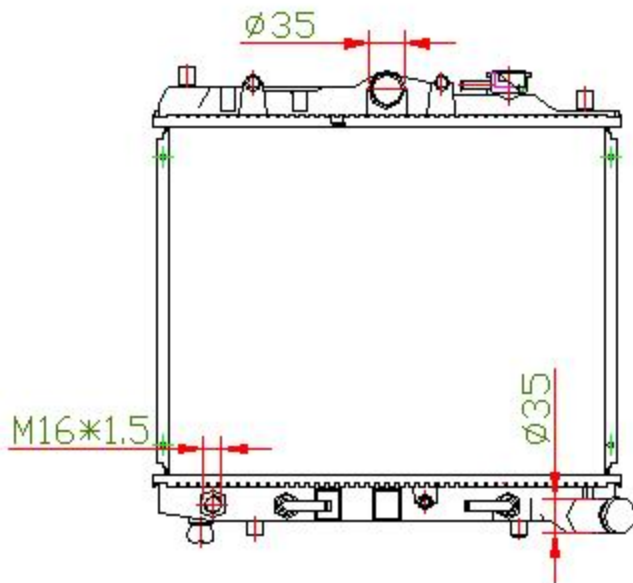

16102

CARTYPE: 323 AT

CORE SIZE: PA 350 x 438 x 26

CORE SIZE:

OEM:

DPI:

CARTON: 50.5*13*55

TANK SIZE: 466.5*49.5

OIL COOLER:225