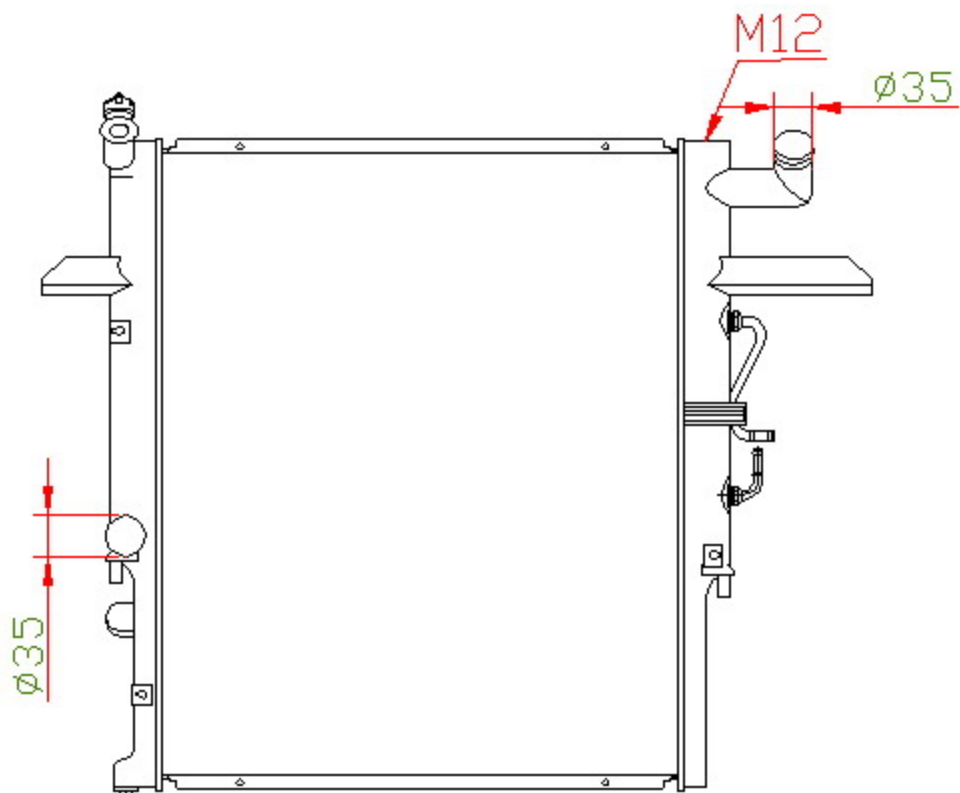

16105

CARTYPE: BONGO E2500'99-02 AT

CORE SIZE: PA 400 x 558 x 32

CORE SIZE:

OEM: WL62-15-200E

DPI:

CARTON: 67.5*15*69

TANK SIZE: 583*54

OIL COOLER: 150