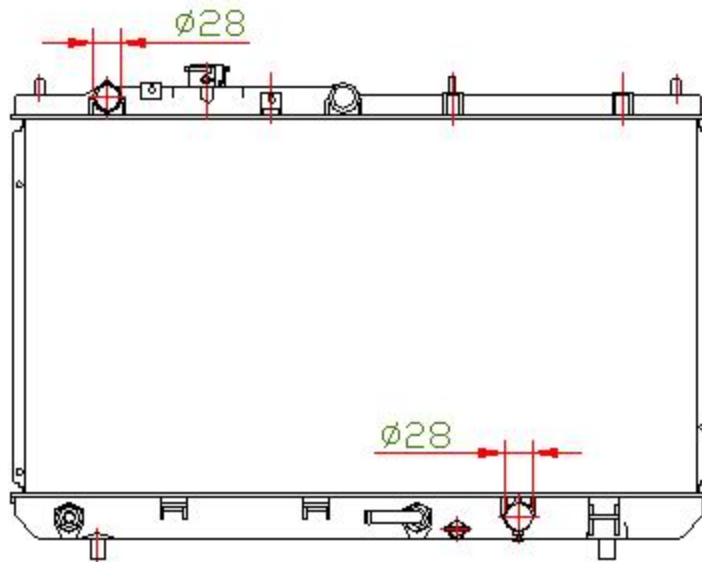

16107

CARTYPE: FAMILIA/323 RF 2.0D '98-00 AT

CORE SIZE: PA350*678*16

CORE SIZE:

OEM: RF1V-15-200C/200A RFIW-15-200A

DPI:

CARTON: 72.5*11*55

TANK SIZE: 699*48

OIL COOLER:350