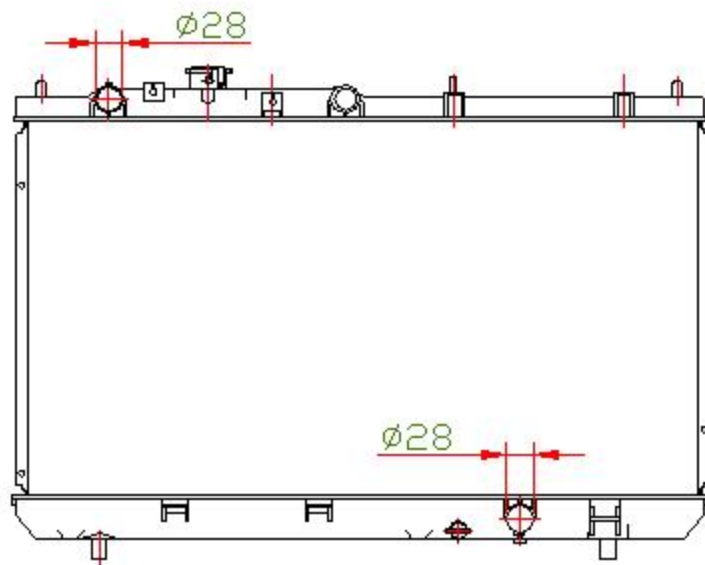

16108

CARTYPE: FAMILIA/323 RF '99-03 MT

CORE SIZE: PA350*678*16

CORE SIZE:

OEM: RFLS-15-200A/200B FP87-15-200B

NISSENS:62456A

CARTON: 72.5*11*55

TANK SIZE: 699*48