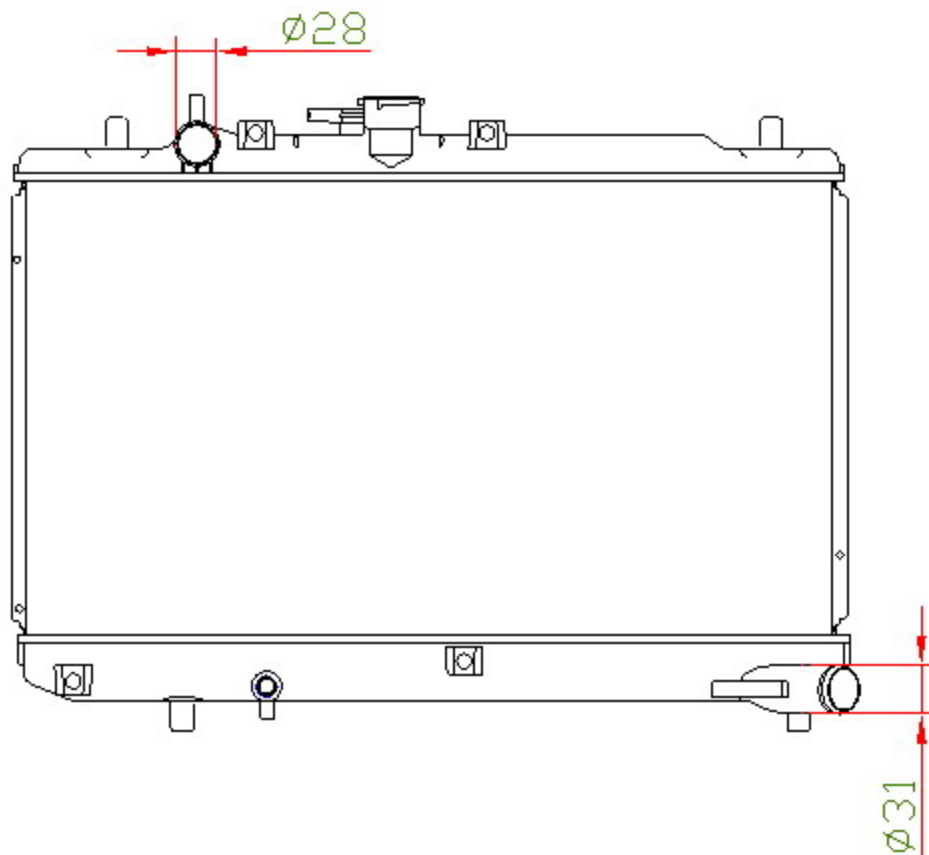

16109

CARTYPE:REVUE'90-99 1.3/1.5G B3/B5 MT

CORE SIZE: PA350*518*16/26

CORE SIZE:

OEM: B3C7-15-200D/F

DPI: 62412

CARTON: 57*13.5*56

TANK SIZE: 544*48

OIL COOLER: