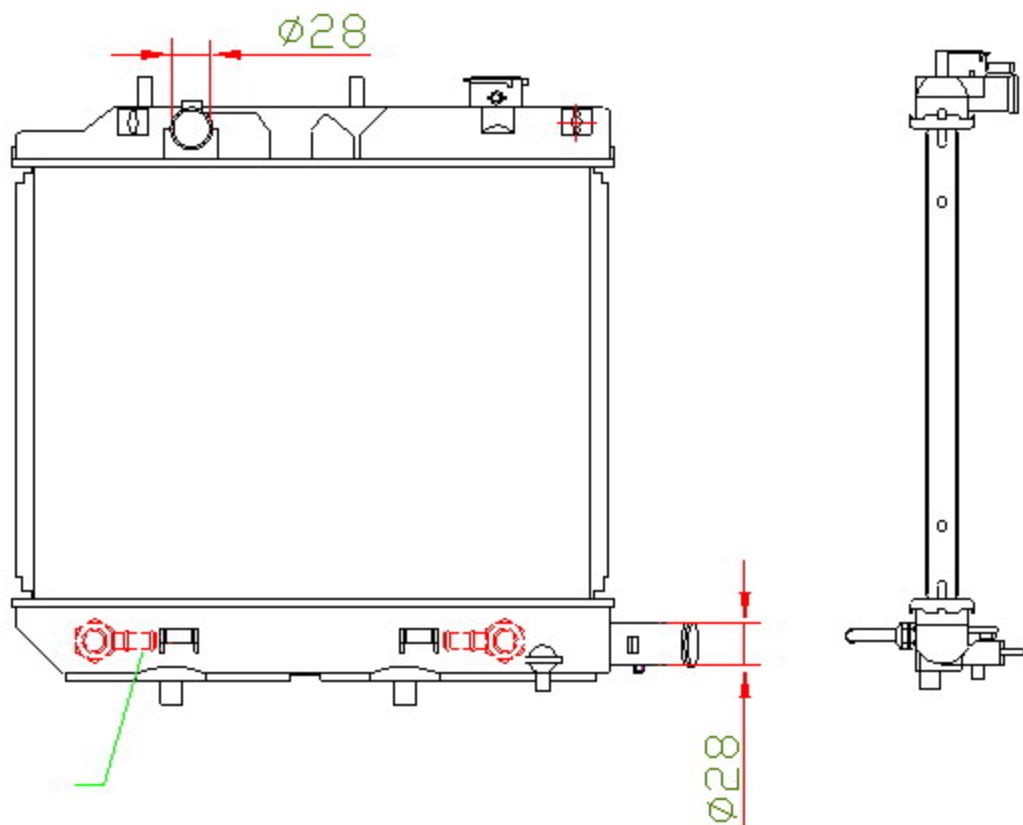

16110

CARTYPE:DEMIO MAZDAZ'99-02 AT

CORE SIZE: PA 375 x 378 x 26

CORE SIZE:

OEM: B5E21 5200B/C

DPI:

CARTON: 53\*15.5\*52.8

TANK SIZE: 400\*48

OIL COOLER:275