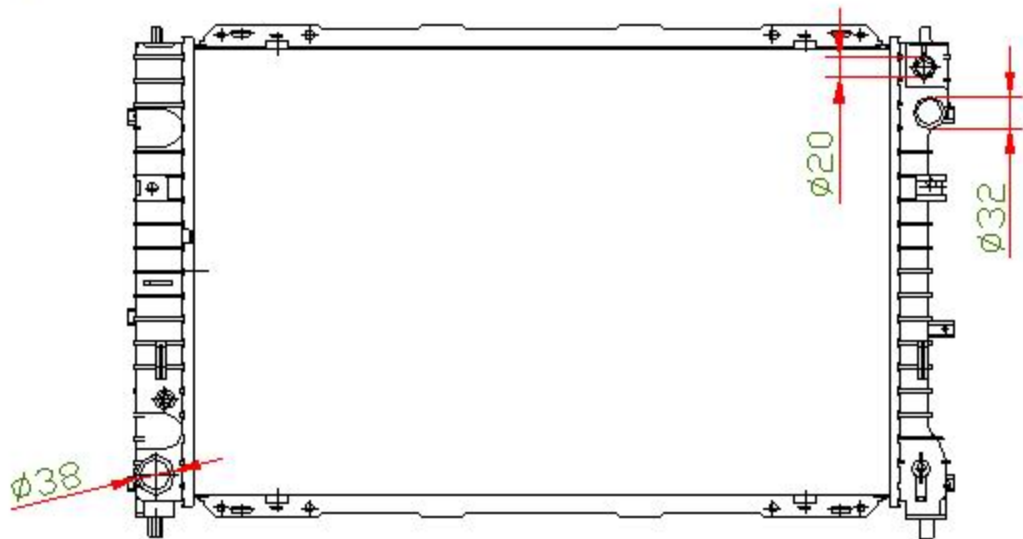

16113

CARTYPE: TRIBUTE'01 MPV MT

CORE SIZE: PA 700 x 448 x 26

CORE SIZE:

OEM: AJ34-15-200

DPI:

CARTON: 85.5\*12\*58.5

TANK SIZE: 470.5\*45.5