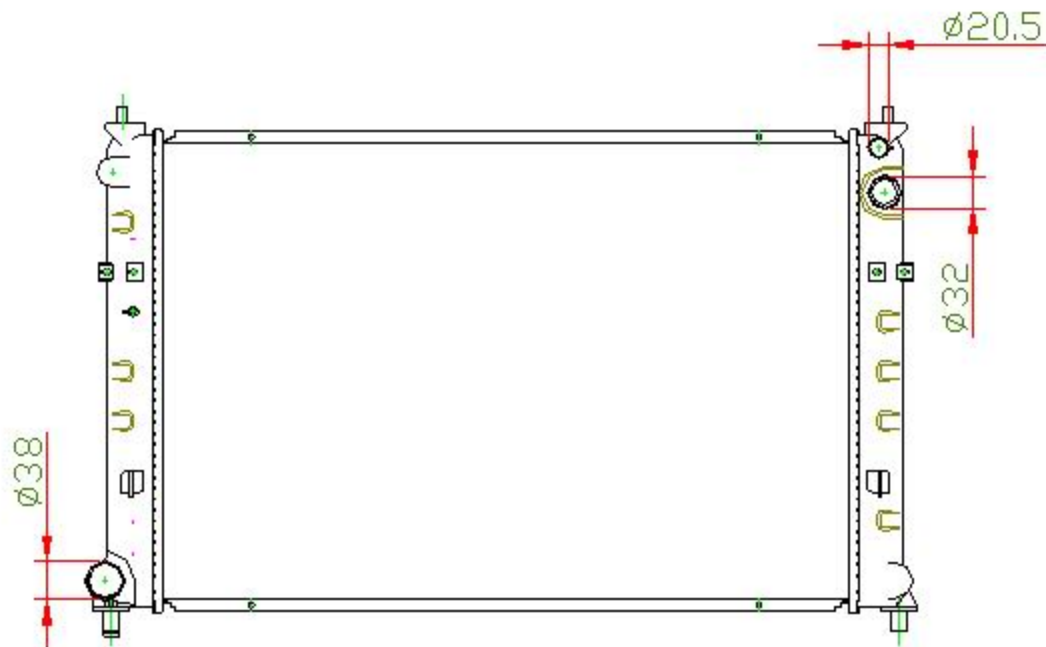

16116

CARTYPE: MAZDA MPV '99-20 2.5G GY MT

DPI: 2330

CORE SIZE: PA 690 x 458 x 16

CARTON: 86*13.5*60.5

CORE SIZE:

TANK SIZE: 482.5*46.5

OEM: GY01-15-200B/200D